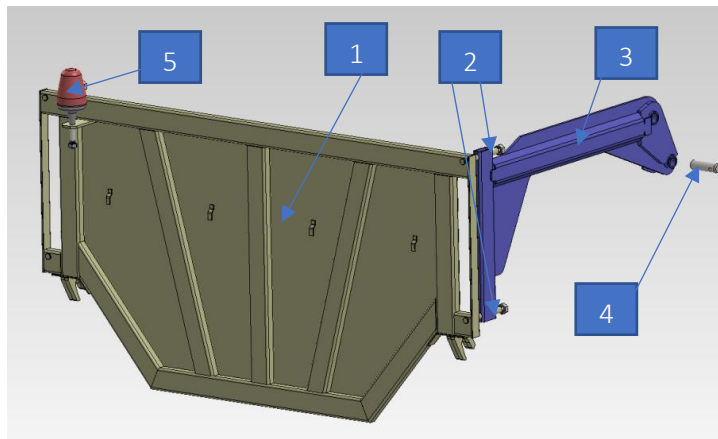

4. Tailgate

Pos	Name	Part number	Quantity
1	1.Welded tailgate	p20 stat6 05.000 sb	1
2	2.Adjustment bolts	ptl g009	4
3	3.Welded tailgate-body connector	p20 stat3 06.000 sb	2
4	4.Hydraulic cilinder pin		2
5	5.Beacon	AJ.BA-GF10202	1