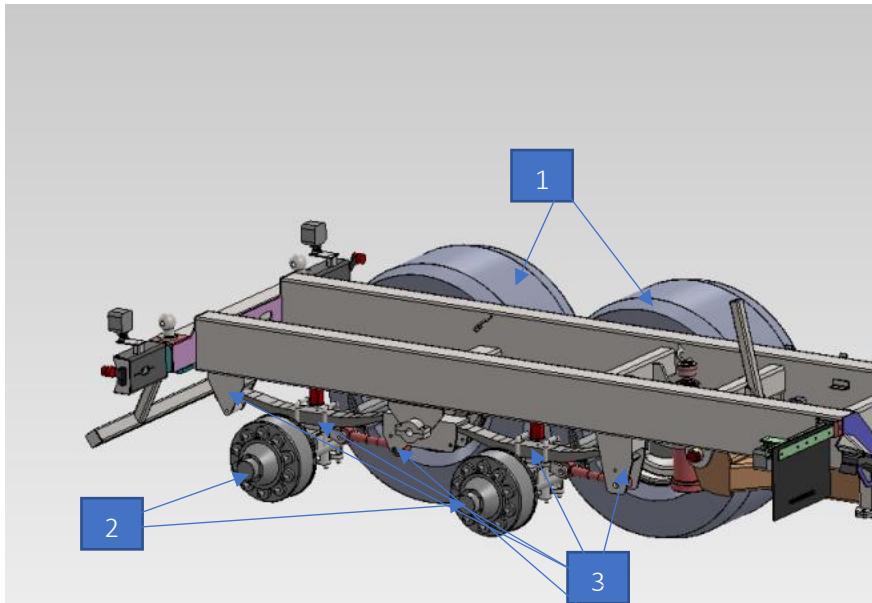

5. Chassis

Pos	Name	Part number	Quantity
1	Wheels	650_55-26.5_10+00BKT FL630ULTRAnatsb	4
2	Axles	asis 120_1.95_10 sb	2
3	Spring leaf suspension	adr KW2141C1N1231.850	1