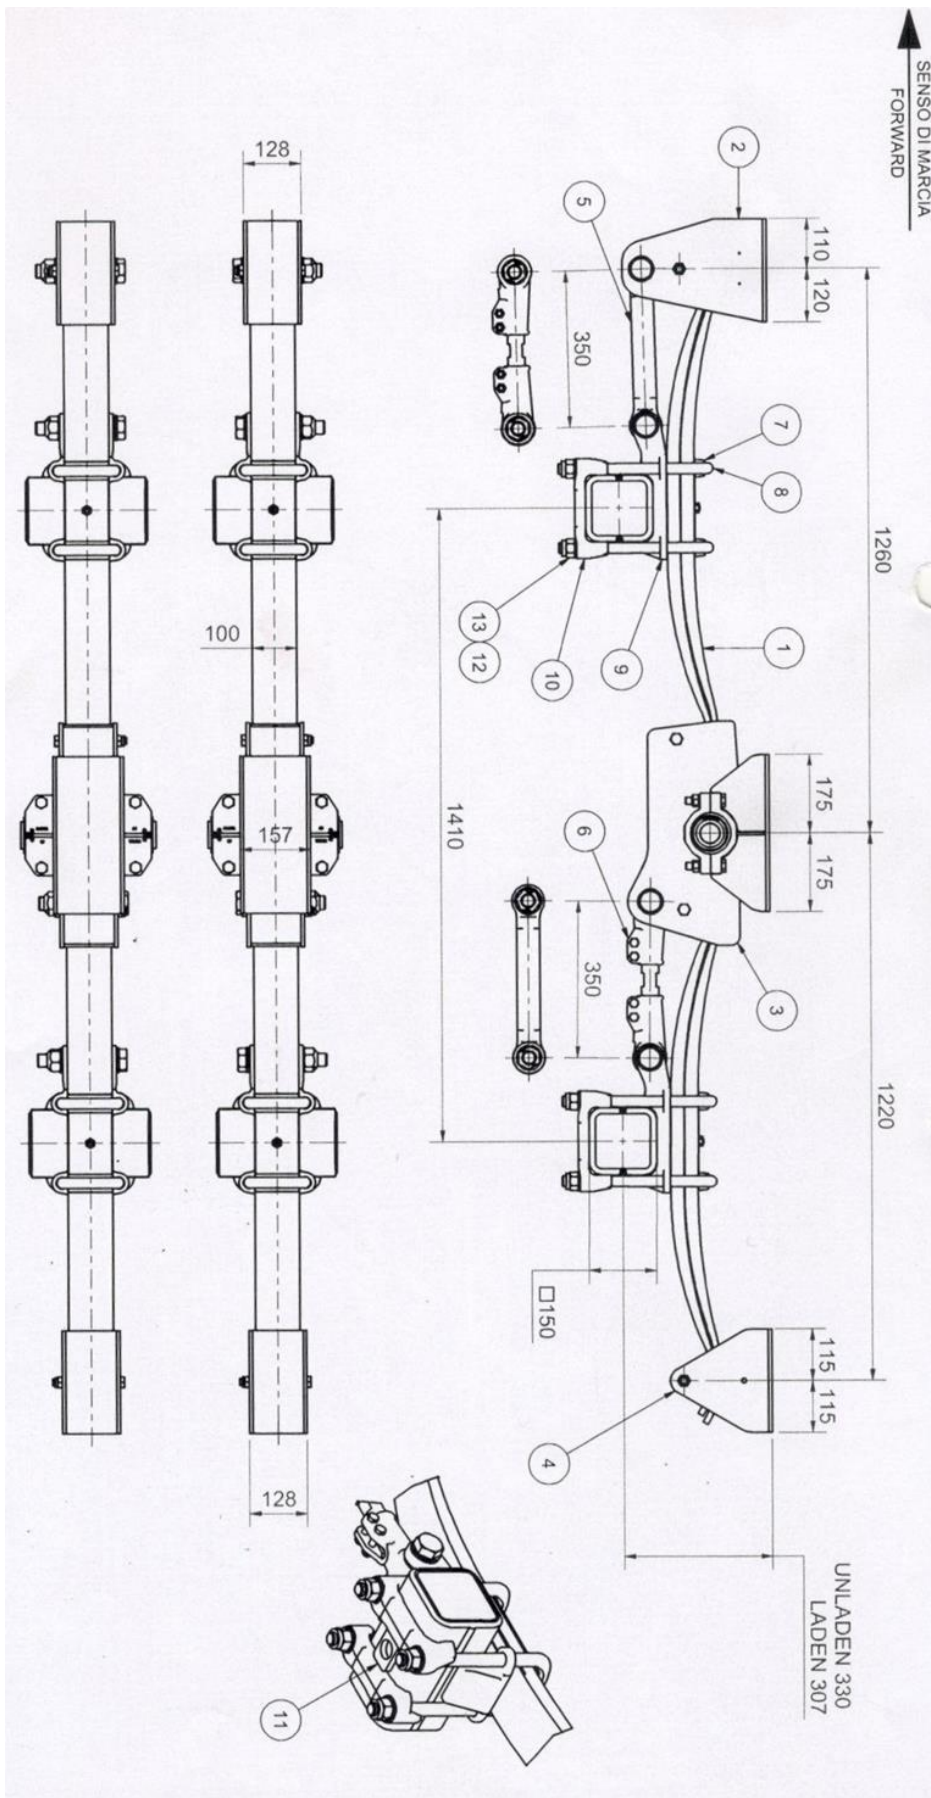

7. Suspension

Pos	Name	Part number	Quantity
1	Spring E1400 2X30-13 SS	4171010	4
2	Front support	4044102	2
3	Rocker	4045133	2
4	Rear support	4046102	2
5	Fixed rod	42A53501	2
6	Adjustable rod	42A63501	2
7	U-bolt seal	454101	8
8	U-bolt M M24x2.00	42224026	8
9	Axle support	4371S506	4
10	Clamp for u-bolt	43HS5M01	8
11	Stiffening	43L01	4
12	Washer	9812401	16
13	Nut	97424D1	16