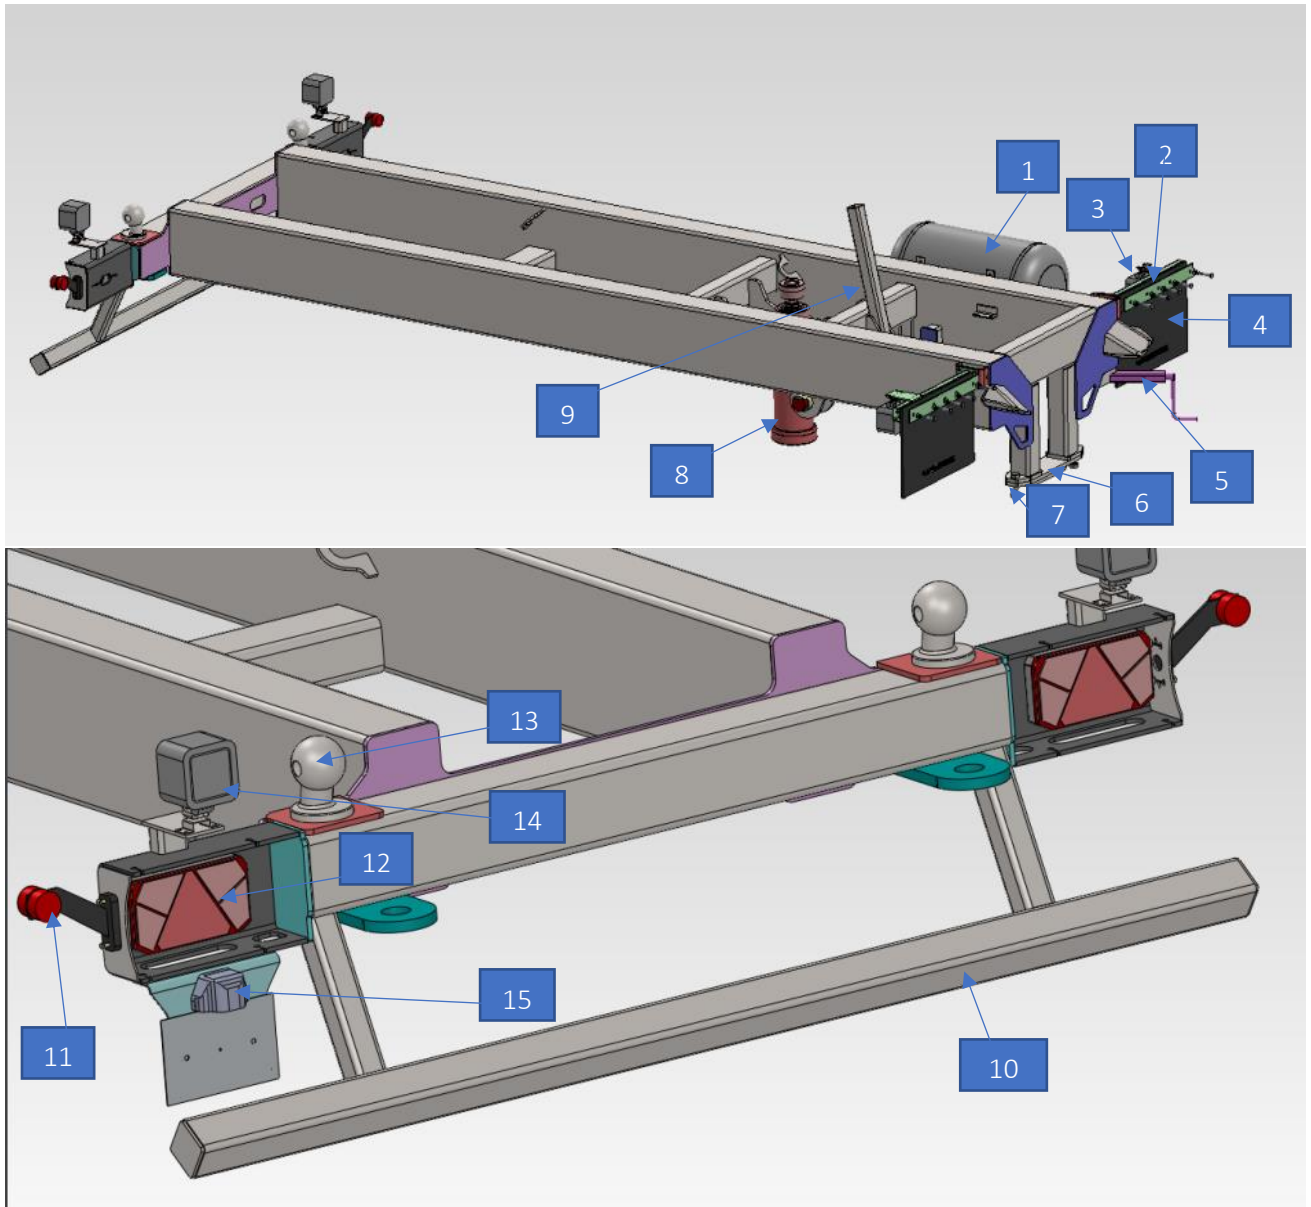

Willingly, efficiency of Laumetris machinery will vastly increase Your overall results.

Kind regards,
Laumetris

Contents

1. Drawbar.....	4
2. Frame	5
3. Body	6
4. Tailgate.....	6
5. Chassis.....	7
6. Axle.....	8
7. Suspension	10

1. Drawbar

Pos	Name	Part number	Quantity
1	Welded Drawbar	p20 stat4 02.000	1
2	Bolted Loop	super 38t v4.5-8k	1
3	Bolts for loop	M20	8
4	Support foot hydraulic cylinder		1
5	Support foot upper part	ptl d020	1
6	Support foot lower part	ptl d100sb	1
7	Support foot hydraulic cylinder pin		2
8	Drawbar spring	ADR 4171008nat	1
9	Drawbar spring hoop	ptl sr004b	2
10	Drawbar spring plate	ptl r020a	1
11	Drawbar connection with chassis pin	p20 stat2b 01.010	2
12	Drawbar connection with chassis pin nut	M32X2	2
13	Drawbar hydraulic hose holder	ptl d040	1

2. Frame

Pos	Name	Part number	Quantity
1	Air reservoir	Ad100	1
2	Mudguard holder	ptl00 01.100a.560 sb	2
3	Front lamp	W129 LED	2
4	Mudguard gum	GM100	2
5	Hand brake	Rs	1
6	Drawbar support plate	ptl r006b	1
7	Bolts and nuts	M20	2
8	Tipping hydraulic cilinder	HC 5002 S	1
9	Safety suport	Atrama	1
10	Safety bar	p20 stat3 01.005	1
11	Side lamps	W148.1	2
12	Brake lamps	W124DNP	2
13	Sphere	ob95 pa	2

14	Light lamps	W129 LED	2
15	Number plate lights	W52	1

3. Body

Pos	Name	Part number	Quantity
1	Cover holder	p20 stat6 04.600a	1
2	Ladder	p20 stat5 04.300	1
3	Mudguard	Md100	2
4	Hydraulic cylinder tailgate	hc 80x320_620/940	2
5	Hydraulic cylinder pin		2
6	Bushing for clamping	p20 stat3 04.027	2