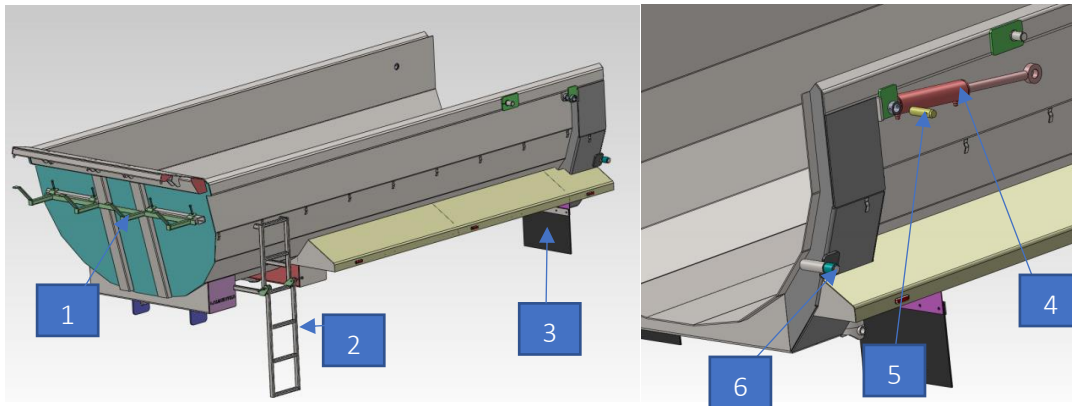

14	Light lamps	W129 LED	2
15	Number plate lights	W52	1

3. Body

Pos	Name	Part number	Quantity
1	Cover holder	p20 stat6 04.600a	1
2	Ladder	p20 stat5 04.300	1
3	Mudguard	Md100	2
4	Hydraulic cylinder tailgate	hc 80x320_620/940	2
5	Hydraulic cylinder pin		2
6	Bushing for clamping	p20 stat3 04.027	2