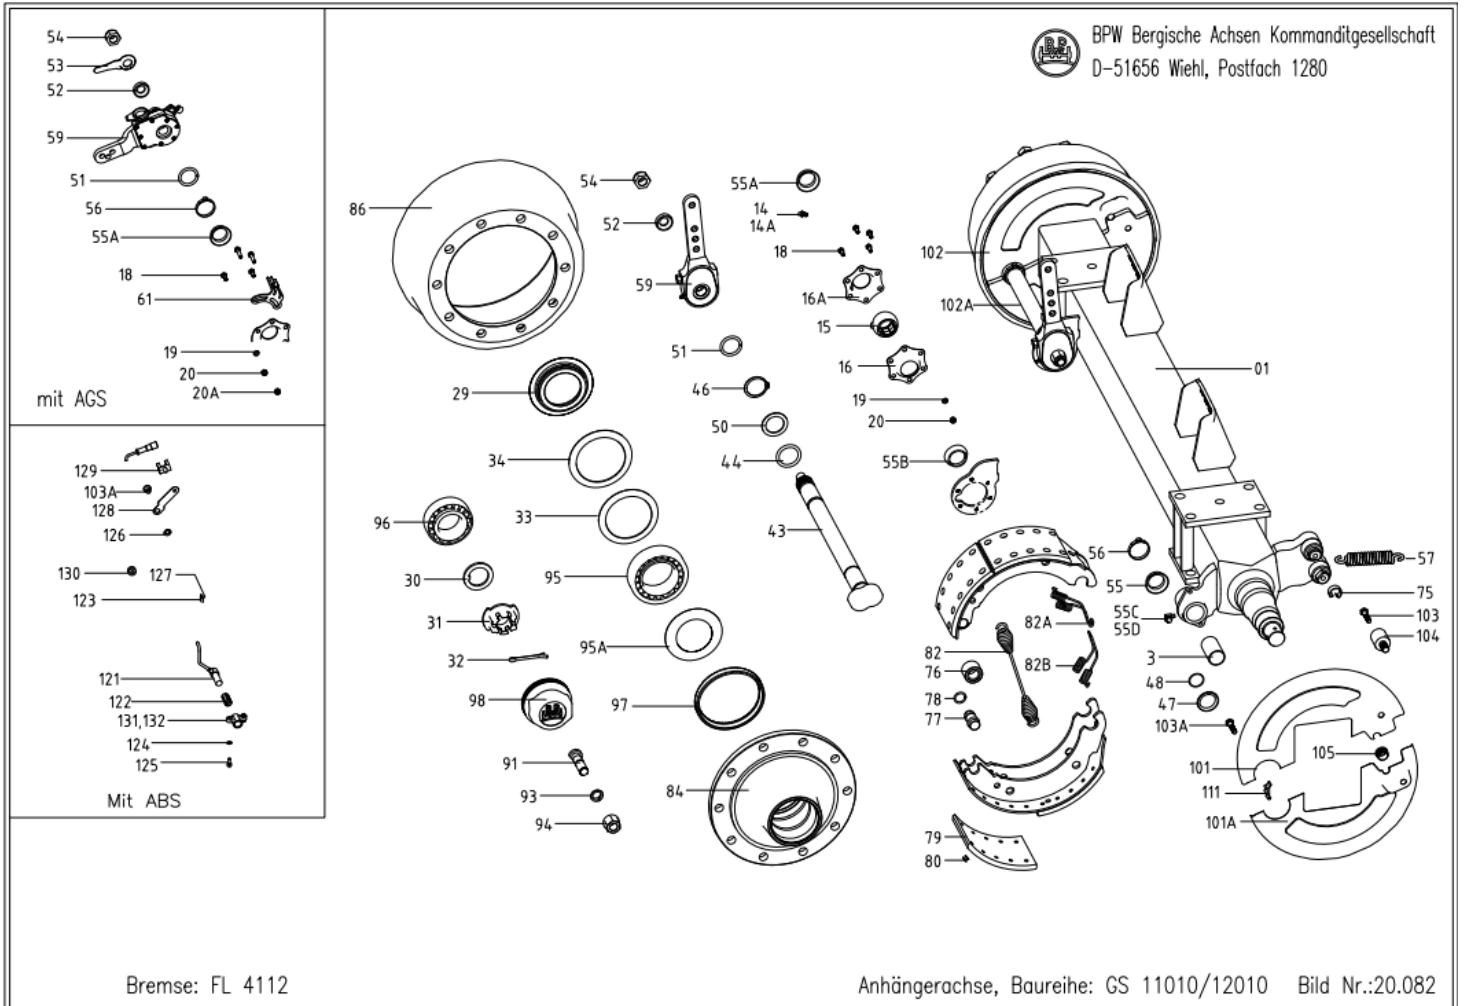

1. Drawbar

Pos	Name	Part number	Quantity
1	Welded Drawbar	p20 stat4 02.000	1
2	Bolted Loop	super 38t v4.5-8k	1
3	Bolts for loop	M20	8
4	Support foot hydraulic cylinder		1
5	Support foot upper part	ptl d020	1
6	Support foot lower part	ptl d100sb	1
7	Support foot hydraulic cylinder pin		2
8	Drawbar spring	ADR 4171008nat	1
9	Drawbar spring hoop	ptl sr004b	2
10	Drawbar spring plate	ptl r020a	1
11	Drawbar connection with chassis pin	p20 stat2b 01.010	2
12	Drawbar connection with chassis pin nut	M32X2	2
13	Drawbar hydraulic hose holder	ptl d040	1

14	Light lamps	W129 LED	2
15	Number plate lights	W52	1

3. Body

Pos	Name	Part number	Quantity
1	Cover holder	p20 stat6 04.600a	1
2	Ladder	p20 stat5 04.300	1
3	Mudguard	Md100	2
4	Hydraulic cylinder tailgate	hc 80x320_620/940	2
5	Hydraulic cylinder pin		2
6	Bushing for clamping	p20 stat3 04.027	2

4. Tailgate

Pos	Name	Part number	Quantity
1	1.Welded tailgate	p20 stat6 05.000 sb	1
2	2.Adjustment bolts	ptl g009	4
3	3.Welded tailgate-body connector	p20 stat3 06.000 sb	2
4	4.Hydraulic cilinder pin		2
5	5.Beacon	AJ.BA-GF10202	1

5. Chassis

Pos	Name	Part number	Quantity
1	Wheels	650_55-26.5_10+00BKT FL630ULTRAnatsb	4
2	Axles	asis 120_1.95_10 sb	2
3	Spring leaf suspension	adr KW2141C1N1231.850	1

6. Axle

Pos	Name	Part number	Quantity
1	ACHSKOERPER-GRP.	05.531.71.78.0	1
3	BUCHSE 42/46X73	03.112.44.34.0	2
13	BREMSWELLENLAGERUNG KIT (EINSCHL.POS14-20,44-56)	09.803.80.20.0	1
14	KE.SCHMIERNIPPEL BS8X1	02.6850.02.02	2
14A	SCHUTZKAPPE GPN 980 0201	02.3505.20.00	2
15	BUCHSE	03.113.14.04.0	2
16	LAGERHALTER	03.229.02.19.0	2
16A	LAGERHALTER	03.229.02.18.0	2
18	6KT.SCHRAUBE M8X25/933	02.5025.30.82	8
19	FEDERSCHEIBE B 8/137	02.5403.08.92	8
20	6KT.MUTTER M8-8/934	02.5202.12.82	8
28	LAGERTEILESAETZE KIT (EINSCHL.POS.29-34,95-96)	09.803.67.26.0	1
29	STOSSRING	05.370.07.43.0	2
30	SCHEIBE	03.320.64.01.0	2
31	KRONENMUTTER M52X2	03.262.17.18.0	2
32	SPLINT 8X63/ISO1234	02.6201.84.01	2